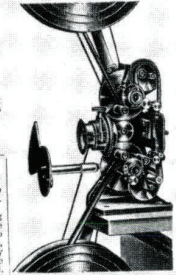

HUGHES' MOTO-PHOTOSCOPE

DOUBLE ACTIONED
REVERSING
Cinematograph