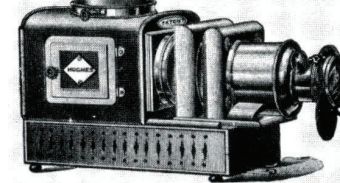

Nearly
4,000
Sold.

HUGHES' Marvellous PAMPHENGOS.