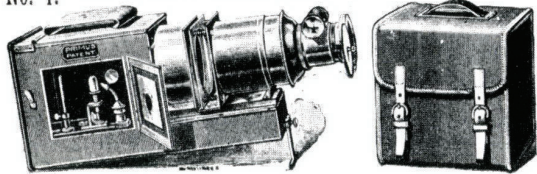

"PRIMUS" FOLDING LANTERNS

No. 1. ORDINARY PATTERN (All Brass Front). PATENT.

The Advantages of this Lantern are its extreme compactness, completeness, and tilting arrangement. Complete for Light, as illustrated, in Mail Cloth Case, £4 4s.

No. 2. ALUMINIUM PATTERN (All Aluminium Front).