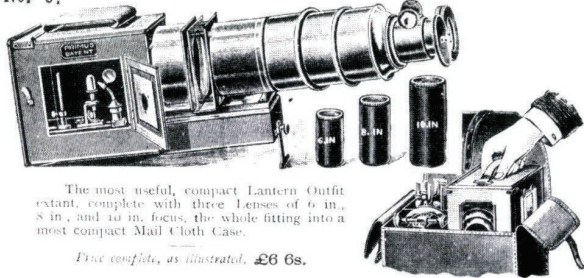

No. 3. LONG FOCUS PATTERN (Entire Brass Front).

The most useful, compact Lantern Outfit extant, complete with three Lenses of 6 in., 8 in., and 10 in. focus, the whole fitting into a most compact Mail Cloth Case.

Price complete, as illustrated, £6 6s.

W. BUTCHER & SON, BLACKHEATH, LONDON, S.E.
To be had of all Dealers. Ask for full catalogue of "Primus" Specialities. (See following pages.)

HUGHES' Specialities in Magic Lanterns & Perfect Cinematographs

HUGHES' STREET CINEMATOGRAPH
Or OUTDOOR PEEP-SHOW.

HUGHES' MOTO-PHOTOSCOPE

DOUBLE ACTIONED
REVERSING
Cinematograph

Nearly
4,000
Sold.

HUGHES' Marvellous PAMPHENGOS.