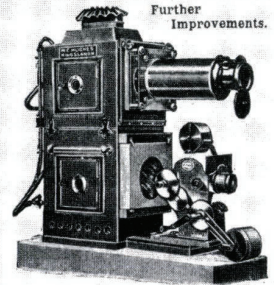

PHOTO-ROTOSCOPE BI-UNIAL.

Further
Improvements.

HUGHES' COMBINED
CINEMATOGRAPH & LANTERN.