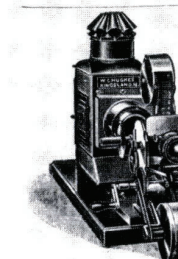

"PRIMUS" FOLDING LANTERNS

No. 1. ORDINARY PATTERN (All Brass Front). PATENT.

The Advantages of this Lantern are its extreme compactness, completeness, and tilting arrangement. Complete for Light, as illustrated, in Mail Cloth Case, £4 4s.

No. 2. ALUMINIUM PATTERN (All Aluminium Front).

No. 3. LONG FOCUS PATTERN (Entire Brass Front).

The most useful, compact Lantern Outfit extant, complete with three Lenses of 6 in., 8 in., and 10 in. focus, the whole fitting into a most compact Mail Cloth Case.

Price complete, as illustrated, £6 6s.

W. BUTCHER & SON, BLACKHEATH, LONDON, S.E.
To be had of all Dealers. Ask for full catalogue of "Primus" Specialities. (See following pages.)

HUGHES' Specialities in Magic Lanterns & Perfect Cinematographs

HUGHES' STREET CINEMATOGRAPH
Or OUTDOOR PEEP-SHOW.

HUGHES' MOTO-PHOTOSCOPE

DOUBLE ACTIONED
REVERSING
Cinematograph

Nearly
4,000
Sold.

HUGHES' Marvellous PAMPHENGOS.

PHOTO-ROTOSCOPE BI-UNIAL.

Further
Improvements.

HUGHES' COMBINED
CINEMATOGRAPH & LANTERN.

PHOTO-ROTOSCOPE
MACHINES

Complete, Price £25, Reduced to £23 10s.

Brewster House, 82, Mortimer Road,
Kingsland, LONDON, N.

Please mention this Journal when corresponding with Advertisers.

RILEY BROTHERS, LIMITED.

Splendid New Slide Sets for Season 1900-1901.

THE BOER WAR. 60 Slides and Up-to-Date Reading.

Soldiers of the Empire, 60 Slides. | The Armies of Europe, 60 Slides.

SAILORS OF THE QUEEN,

A MAGNIFICENT SET ON THE BRITISH NAVY, 60 or 96 Slides, and Reading.

FINE AMERICAN SETS, with Readings:-

A Scamper Through the States, 62 Slides; A Month in the United States and Canada, 60 Slides; New York to Florida, 60 Slides; Life among the Darkies, etc., 48 Slides.

Heroes
AND
Heroines
OF THE BIBLE.
60 SLIDES.