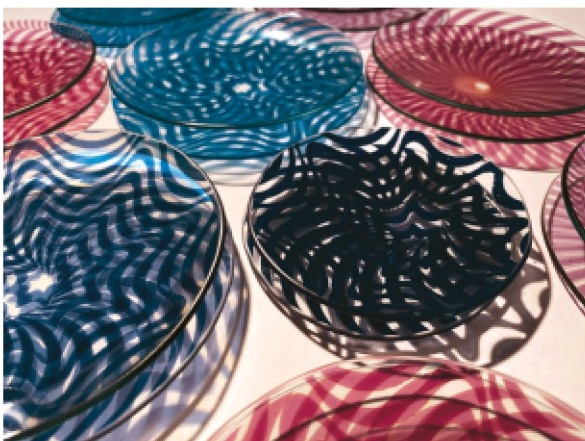

GLASS MAGIC

Pippa Stacey has sent us some examples resulting from her latest venture with her magic lantern. She writes: "We have a fantastic workshop in Granville Park (south-east London) offering a range of glass courses that I run with my colleague Jane Ross for Adult Learning Lewisham. Recently I set one of my adult education glass classes the task of making a lantern slide using the technique of kiln carving. I took my lantern into the workshop and set up a sheet on the storeroom door. It worked really well – but you wouldn't believe the risk assessment my line manager insisted I did before the event! Here are some of the results."

The four images on the right show some examples of the slides made by Pippa's students.

Pippa has recently shown her new coloured 'Spin-me' bowls (see left) at a local gallery. She projected some of her beautiful handmade chromatropes for MLS members at the AGM in January (see *TML* 30).