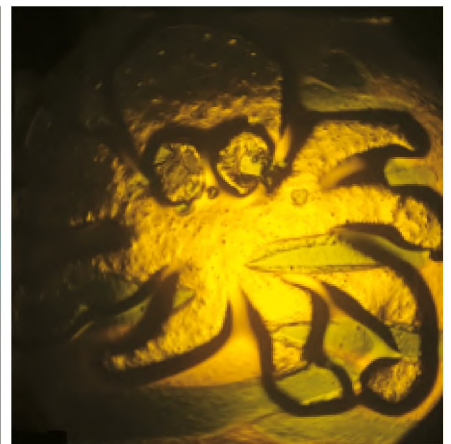

GLASS MAGIC

Pippa Stacey has sent us some examples resulting from her latest venture with her magic lantern. She writes: "We have a fantastic workshop in Granville Park (south-east London) offering a range of glass courses that I run with my colleague Jane Ross for Adult Learning Lewisham. Recently I set one of my adult education glass classes the task of making a lantern slide using the technique of kiln carving. I took my lantern into the workshop and set up a sheet on the storeroom door. It worked really well – but you wouldn't believe the risk assessment my line manager insisted I did before the event! Here are some of the results."

The four images on the right show some examples of the slides made by Pippa's students.

Pippa has recently shown her new coloured 'Spin-me' bowls (see left) at a local gallery. She projected some of her beautiful handmade chromatropes for MLS members at the AGM in January (see *TML* 30).