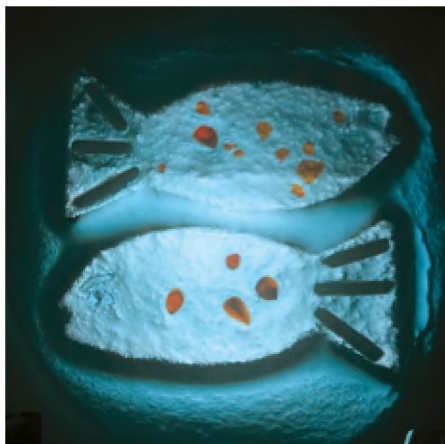

GLASS MAGIC

Pippa Stacey has sent us some examples resulting from her latest venture with her magic lantern. She writes: "We have a fantastic workshop in Granville Park (south-east London) offering a range of glass courses that I run with my colleague Jane Ross for Adult Learning Lewisham. Recently I set one of my adult education glass classes the task of making a lantern slide using the technique of kiln carving. I took my lantern into the workshop and set up a sheet on the storeroom door. It worked really well – but you wouldn't believe the risk assessment my line manager insisted I did before the event! Here are some of the results."

The four images on the right show some examples of the slides made by Pippa's students.

Pippa has recently shown her new coloured 'Spin-me' bowls (see left) at a local gallery. She projected some of her beautiful handmade chromatropes for MLS members at the AGM in January (see *TML* 30).